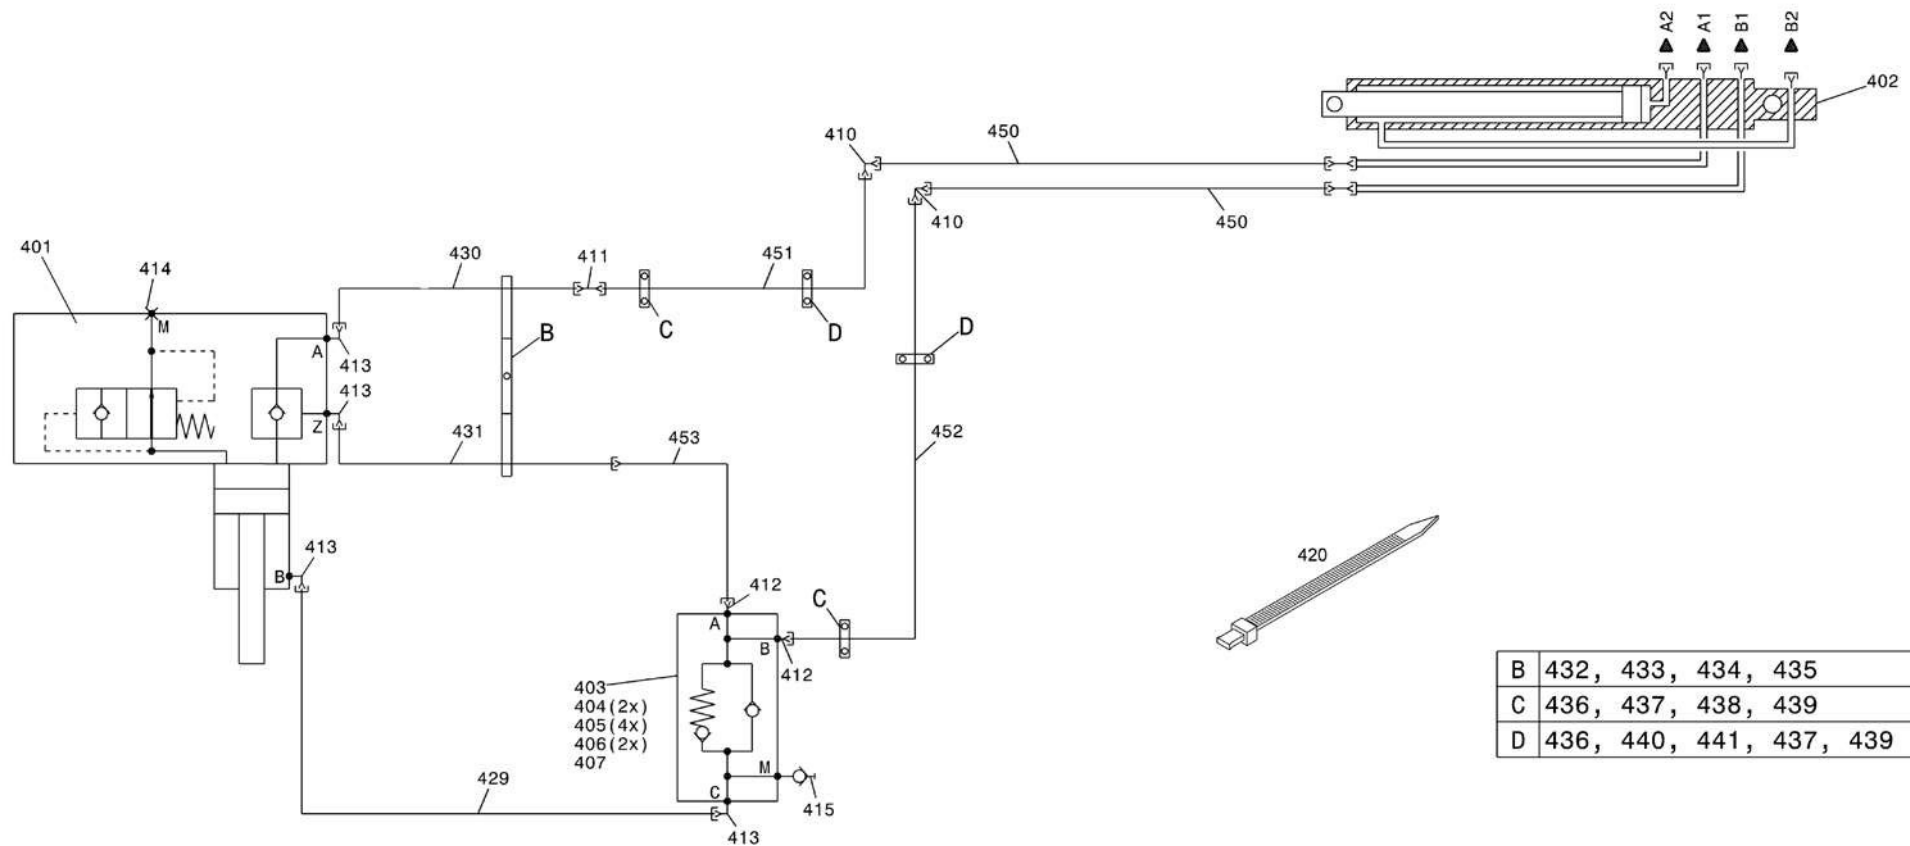

HYDRAULIC PLAN outrigger rear  
 HYDRAULIKPLAN Abstützung hinten  
 PLAN HYDRAULIQUE etayage arrière

from No / up to No  
 WFN4#####2031301

Figure  
 Bild 99707783395  
 Figure

**TADANO**  
 0103-08

B	432, 433, 434, 435
C	436, 437, 438, 439
D	436, 440, 441, 443, 444, 445, 446, 447, 448, 449